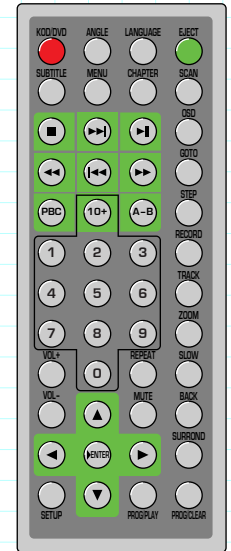

# VOD-900

VOD Remote

DVD Remote

APPROVALS	DATE
DRAWN: LL	09/01/14
CHECK: VZ	09/01/14
DES ENG: SL	09/01/14

MODEL NO.  
**VOD-900**

SCALE 1:10	
REW.NO	DATE
	09-01-2014