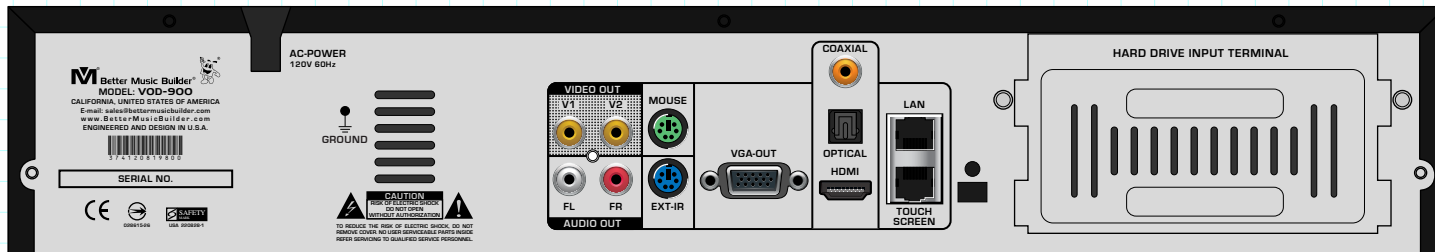

# VOD-900

VOD Remote

DVD Remote

APPROVALS	DATE
DRAWN: LL	09/01/14
CHECK: VZ	09/01/14
DES ENG: SL	09/01/14

MODEL NO.  
**VOD-900**

SCALE 1:10	
REW.NO	DATE
	09-01-2014